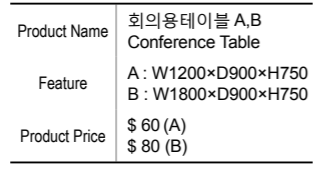

Product Name	연회장 테이블 Party Table
Feature	A : Φ1500×H720 B : Φ1800×H720 Include Tablecloth
Product Price	$ 50 + Additional delivery fee